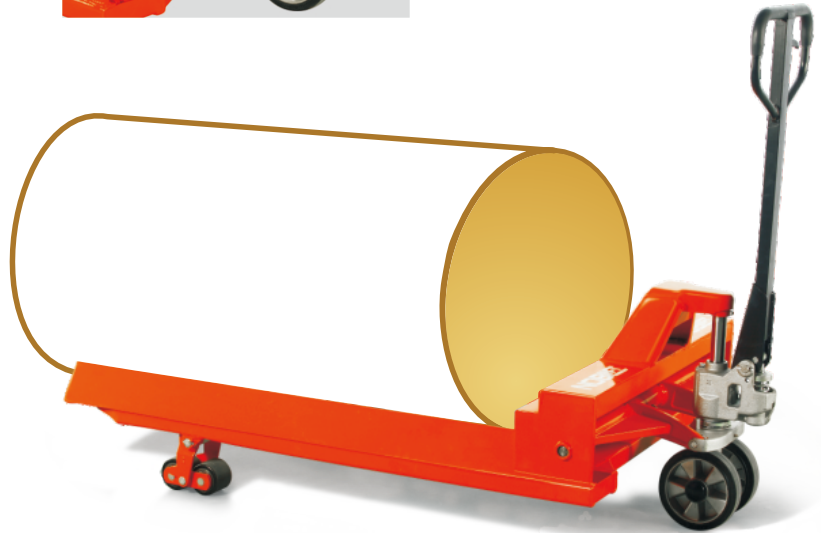

Dillon
TOYOTA LIFT

NOBLELIFT

ACR44

REEL CARRYING PALLET TRUCK

Best Seller Worldwide

NOBLELIFT

**Weight Capacity:
4400 lbs.**

Excellent galvanized whole casting hydraulic pump, robust and durable, with fine control of lowering speed and overload valve, low routine maintenance.

"Reel Carrying Truck" designed for carrying horizontal transport loads such as rolls, reels, cable drums etc.

WHY CHOOSE BETWEEN PRICE AND QUALITY WHEN YOU CAN HAVE BOTH

REEL CARRYING PALLET TRUCK

- Ergonomically designed handle with comfortable rubber grip allows the optimized safety as well as comfortable. Three position operational handle lever for lifting, transporting and lowering purposes.
- Lower Position---to lower load, pull up on the finger tip control
- Neutral Position—to place finger tip control in this position during pulling the truck or load
- Lift Position—to raise load, push down on finger tip control, pump handle to raise the load

AUTHORIZED DEALER

NOBLELIFT NORTH AMERICA CORP

Item\Type		ACR44-3348-2431	ACR44-4048-3247	ACR44-4548-4863
Capacity Q	Lbs	4400		
Reel diameter	Inches	24-31"	32-47"	48-63"
Width overall forks B	Inches	33.5"	40"	45"
Fork length l	Inches	48"	48"	48"
Steering wheel	Inches	7.85" x 2"		
Load roller Single	Inches	3.15" x 3.65"		
Load roller Tandem	Inches	3.15" x 2.75"		