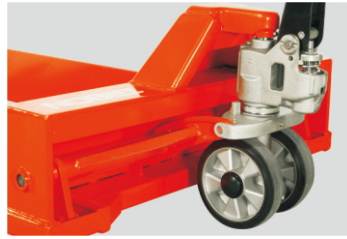

Dillon
TOYOTA LIFT

NOBLELIFT

ACR44

REEL CARRYING PALLET TRUCK

Best Seller Worldwide

NOBLELIFT

**Weight Capacity:
4400 lbs.**

Excellent galvanized whole casting hydraulic pump, robust and durable, with fine control of lowering speed and overload valve, low routine maintenance.

"Reel Carrying Truck" designed for carrying horizontal transport loads such as rolls, reels, cable drums etc.

WHY CHOOSE BETWEEN PRICE AND QUALITY WHEN YOU CAN HAVE BOTH

REEL CARRYING PALLET TRUCK

- Ergonomically designed handle with comfortable rubber grip allows the optimized safety as well as comfortable. Three position operational handle lever for lifting, transporting and lowering purposes.
- Lower Position---to lower load, pull up on the finger tip control
- Neutral Position—to place finger tip control in this position during pulling the truck or load
- Lift Position—to raise load, push down on finger tip control, pump handle to raise the load

AUTHORIZED DEALER

NOBLELIFT NORTH AMERICA CORP

Item\Type		ACR44-3348-2431	ACR44-4048-3247	ACR44-4548-4863
Capacity Q	Lbs	4400		
Reel diameter	Inches	24-31"	32-47"	48-63"
Width overall forks B	Inches	33.5"	40"	45"
Fork length l	Inches	48"	48"	48"
Steering wheel	Inches	7.85" x 2"		
Load roller Single	Inches	3.15" x 3.65"		
Load roller Tandem	Inches	3.15" x 2.75"		