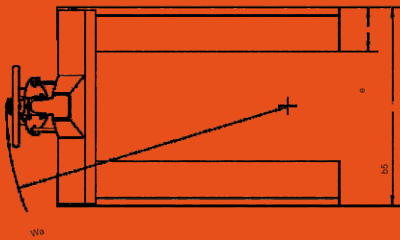

Dillon
TOYOTA LIFT

NOBLELIFT

ACR44

REEL CARRYING PALLET TRUCK

Best Seller Worldwide

NOBLELIFT

**Weight Capacity:
4400 lbs.**

Excellent galvanized whole casting hydraulic pump, robust and durable, with fine control of lowering speed and overload valve, low routine maintenance.

"Reel Carrying Truck" designed for carrying horizontal transport loads such as rolls, reels, cable drums etc.

WHY CHOOSE BETWEEN PRICE AND QUALITY WHEN YOU CAN HAVE BOTH

REEL CARRYING PALLET TRUCK

- Ergonomically designed handle with comfortable rubber grip allows the optimized safety as well as comfortable. Three position operational handle lever for lifting, transporting and lowering purposes.
- Lower Position---to lower load, pull up on the finger tip control
- Neutral Position—to place finger tip control in this position during pulling the truck or load
- Lift Position—to raise load, push down on finger tip control, pump handle to raise the load

AUTHORIZED DEALER

NOBLELIFT NORTH AMERICA CORP

Item\Type		ACR44-3348-2431	ACR44-4048-3247	ACR44-4548-4863
Capacity Q	Lbs	4400		
Reel diameter	Inches	24-31"	32-47"	48-63"
Width overall forks B	Inches	33.5"	40"	45"
Fork length l	Inches	48"	48"	48"
Steering wheel	Inches	7.85" x 2"		
Load roller Single	Inches	3.15" x 3.65"		
Load roller Tandem	Inches	3.15" x 2.75"		